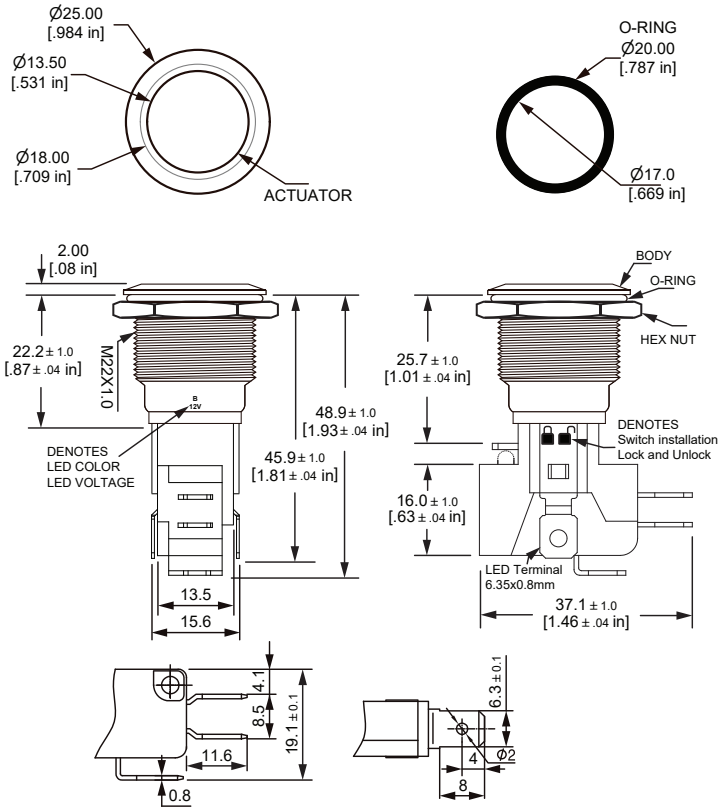

C = Common  
 NO = Normally open  
 NC = Normally closed

Terminals (-) and (+) used with Illum. option only

 <b>DEL CITY</b>		PART NO.: 73939
<b>HIGH CURRENT ANTI-VANDAL SWITCH</b>		
FUNCTION	1NO1NC MOMENTARY	
SIZE	22MM	
CURRENT	0.6A/125VDC	
FINISH	STAINLESS	
ILLUMINATION	NON-ILLUMINATED	
TERMINAL	QUICK CONNECT TERMINAL (6.35X0.8)	
PROTECTION	IP65 / IK10	
AUGUST 2024		
DIAGRAM NOT TO SCALE		