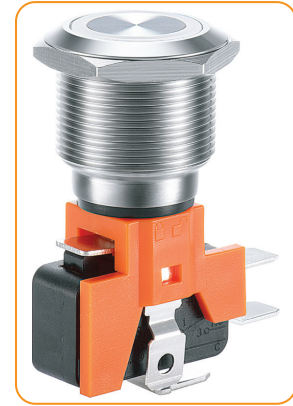

C = Common  
 NO = Normally open  
 NC = Normally closed

Terminals (-) and (+) used with Illum. option only

 <b>DEL CITY</b>		PART NO.: 73939
<b>HIGH CURRENT ANTI-VANDAL SWITCH</b>		
FUNCTION	1NO1NC MOMENTARY	
SIZE	22MM	
CURRENT	0.6A/125VDC	
FINISH	STAINLESS	
ILLUMINATION	NON-ILLUMINATED	
TERMINAL	QUICK CONNECT TERMINAL (6.35X0.8)	
PROTECTION	IP65 / IK10	
AUGUST 2024		
DIAGRAM NOT TO SCALE		