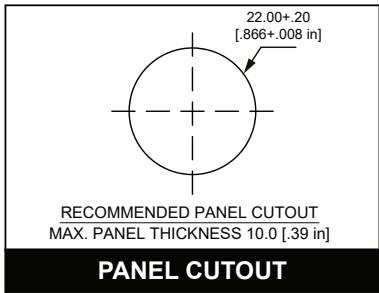

C = Common  
 NO = Normally open  
 NC = Normally closed

Terminals (-) and (+) used with Illum. option only

 <b>DEL CITY</b>		PART NO.: 73939
<b>HIGH CURRENT ANTI-VANDAL SWITCH</b>		
FUNCTION	1NO1NC MOMENTARY	
SIZE	22MM	
CURRENT	0.6A/125VDC	
FINISH	STAINLESS	
ILLUMINATION	NON-ILLUMINATED	
TERMINAL	QUICK CONNECT TERMINAL (6.35X0.8)	
PROTECTION	IP65 / IK10	
AUGUST 2024		
DIAGRAM NOT TO SCALE		